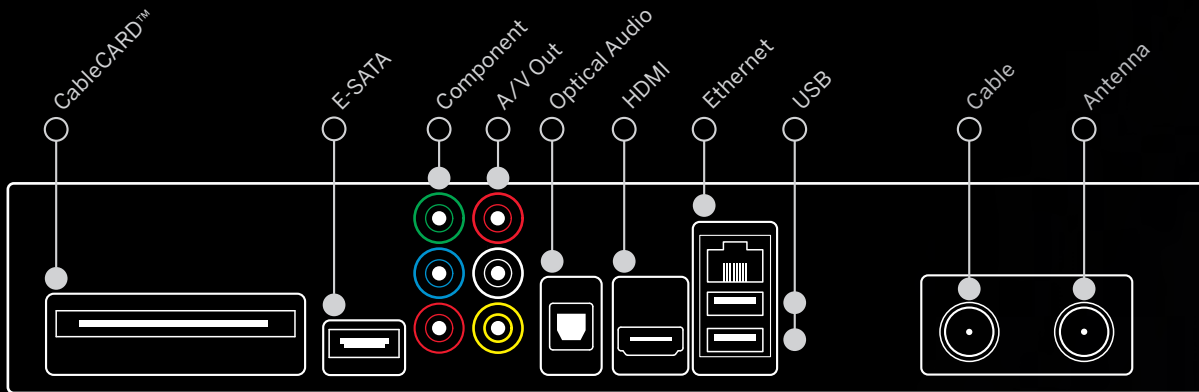

Front

Back

Product Name: TiVo® Premiere

TiVo Premiere Dimensions:

16.5" W x 9.7" D x 2.4" H with feet
(2.1" H without feet – bezel height)

Weight: 6.8 lbs.

19.75" W x 13" D x 6.125" H (outer carton)

Supported Signal Sources:

- Digital cable
- Antenna (ATSC)
- Verizon FiOS®

Does not support satellite or AT&T U-verse

UPC: 851342000865

Model: TCD746320

SKU: R74632

Optional Accessories:

- TiVo Wireless N or G Network Adapter
- TiVo Phone Line Adapter

Included in Box:

- TiVo Premiere
- TiVo remote
- Instruction manual and quick-start guide
- Cables (includes HDMI cable)

* Broadband Internet connection required. Due to restrictions placed by copyright holders, certain premium programming cannot be transferred to computers or mobile devices. TiVo Desktop Plus software (sold separately) is required to transfer recordings to mobile devices.

© 2010 TiVo Inc. All rights reserved. TiVo, the TiVo logo, Series4, and the Series4 logo are trademarks or registered trademarks of TiVo Inc. or its subsidiaries worldwide. HDMI, the HDMI logo, and High Definition Multimedia Interface are trademarks or registered trademarks of HDMI Licensing, LLC. Dolby and the Double D symbol are trademarks of Dolby Laboratories. CableCARD is a trademark of Cable Television Laboratories, Inc. All other trademarks and tradenames are the property of their respective owners.

TiVo P/N: TPS102009