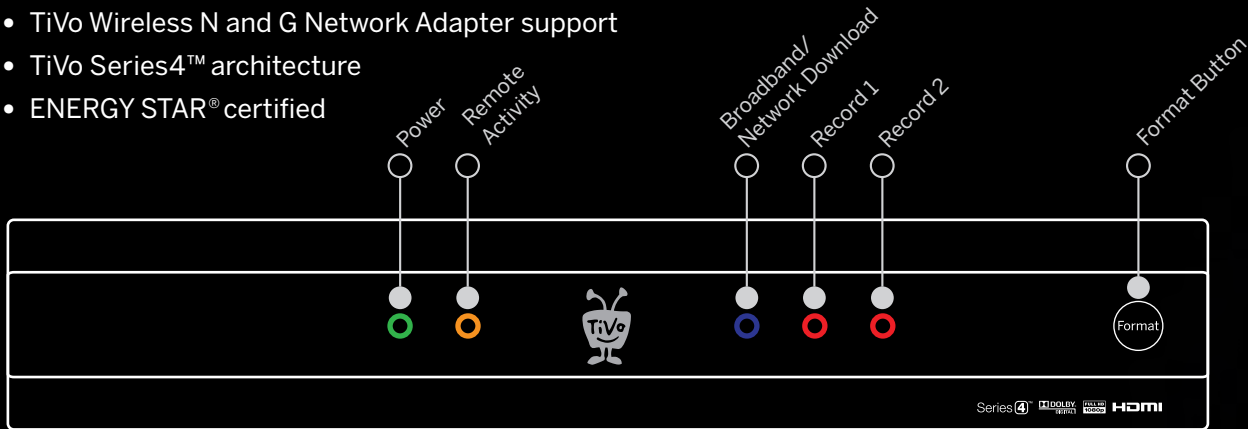

TiVo Premiere Specifications:

- Sources: Supports digital cable, antenna (ATSC) and Verizon FiOS® (Does not support satellite or AT&T U-verse)
- Outputs: HDMI, Component video, Composite video, Optical audio, Analog audio
- Video output modes include: 480i, 480p, 720p, 1080i, 1080p
- Inputs: CableCARD™ support, Cable coax, Antenna coax
- Ethernet connection, USB 2.0 ports (2), E-SATA
- TiVo Wireless N and G Network Adapter support
- TiVo Series4™ architecture
- ENERGY STAR® certified