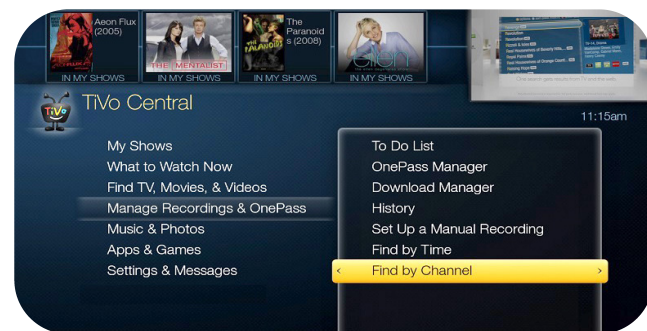

Basic Set-Top Box

Customers subscribing to any of the digital tiers (Essential 200, Premier 270, Business 90) will need a STB to decrypt the programmers' content. The AES Basic STB will support Standard Definition (SD) and High Definition (HD) content, has a HDMI output, and provides an easy to use electronic program guide.

- For remote control codes, see www.urcsupport.com

TiVo® Multi-Room Digital Video Recorder (DVR)

Customers subscribing to any of the digital tiers will need a set-top box to decrypt programming content. The TiVo DVR and Multi-Room STB support Standard and High Definition content, have component & HDMI outputs and the award-winning TiVo electronic program guide.

- This advanced 6 stream DVR can be paired with the TiVo Multi-Room STB to share recorded content to other TVs. This premium DVR device requires an AES Internet connection to link your TiVo Multi-Room DVR and STBs to the TiVo online service.
- Record up to 150 hours of HD and 1300 hours of SD content. Buy the optional 1TB DVR Expander for up to 300 hours of HD and 2600 hours of SD content.
- For more information about the TiVo DVR, TiVo Remote and other advanced features, please visit TiVo Support at <http://support.tivo.com>