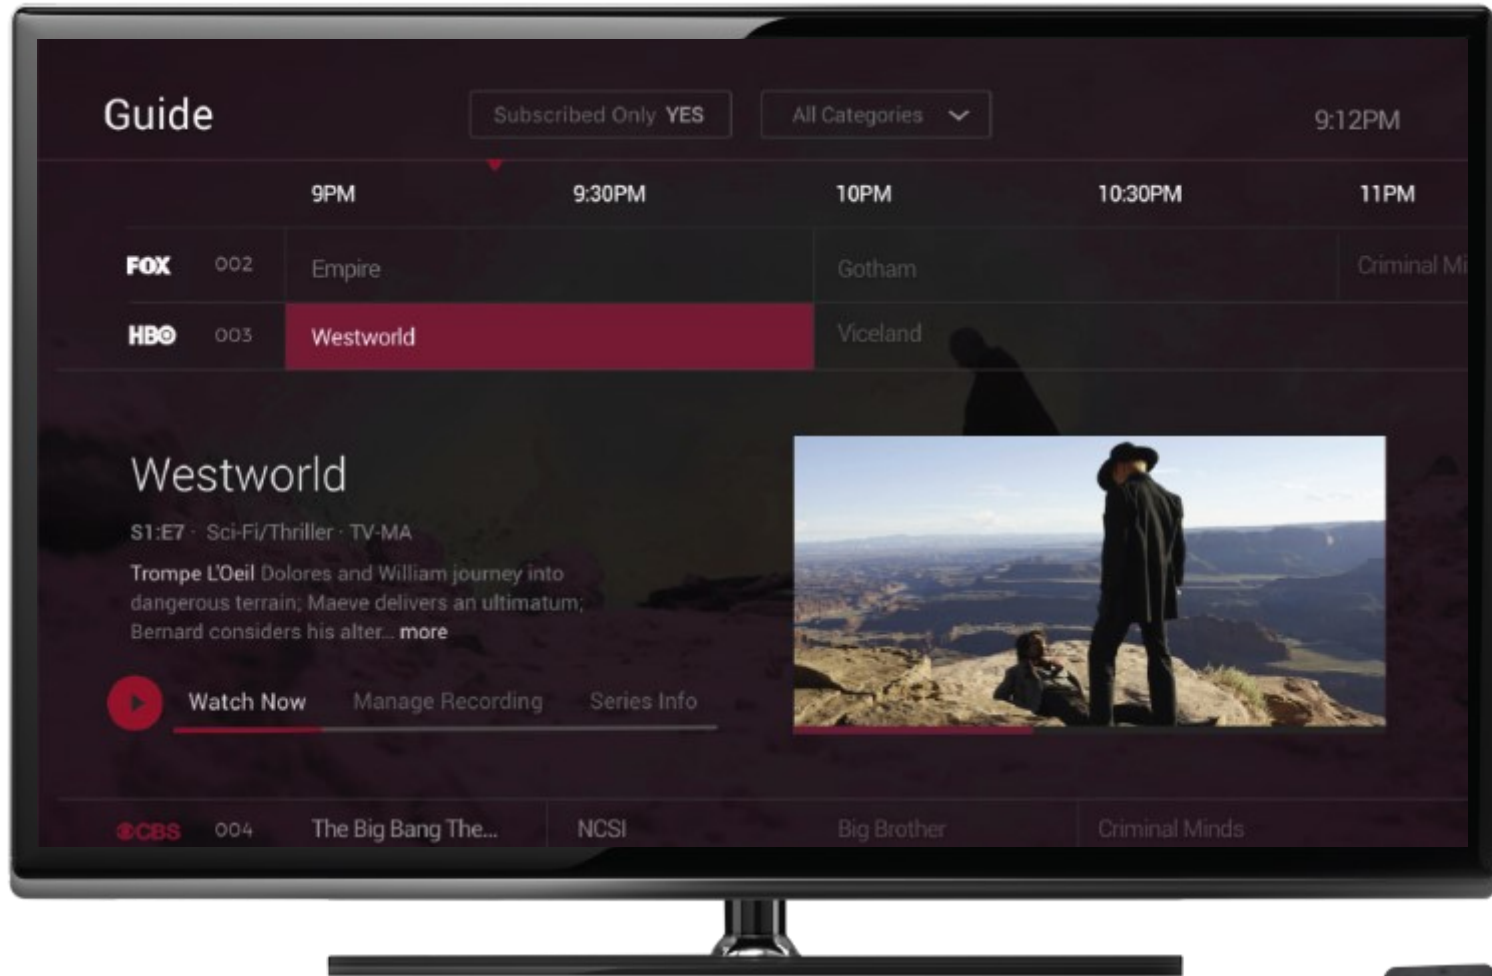

AT HOME

AES TV

AES TV is a cloud-based platform that allows you to access your favorite live, recorded and on-demand shows, movies and sports with ease!

- Modern viewing experience - any device, anytime, anywhere
- Voice search and navigation built right into your remote
- Ability to search all your streaming services at once with universal search
- Parental controls
- Pause and Start from Beginning functionality available with most programmers
- Cloud DVR with playback to any device

AES Set-top Box (STB)

One AES TV set-top box (STB) is included with your AES TV subscription. You may add more for a fee, or you may use your own device. You will always receive the best experience and highest level of support with an AES-provided STB.

Note: AES recommends TV subscribers also have either the Cord or Duesenberg internet plans to ensure an optimum viewing and streaming experience.

ON THE GO

watchTVEverywhere

watchTVEverywhere is now available as part of your AES TV subscription! This option allows you to watch your favorite programs on the go with your personal devices. Simply register your AES TV account with watchTVEverywhere, and then live stream to any device that has Internet access—anytime you want. Check the WTVE column in the channel listing for the channels available via watchTVEverywhere.